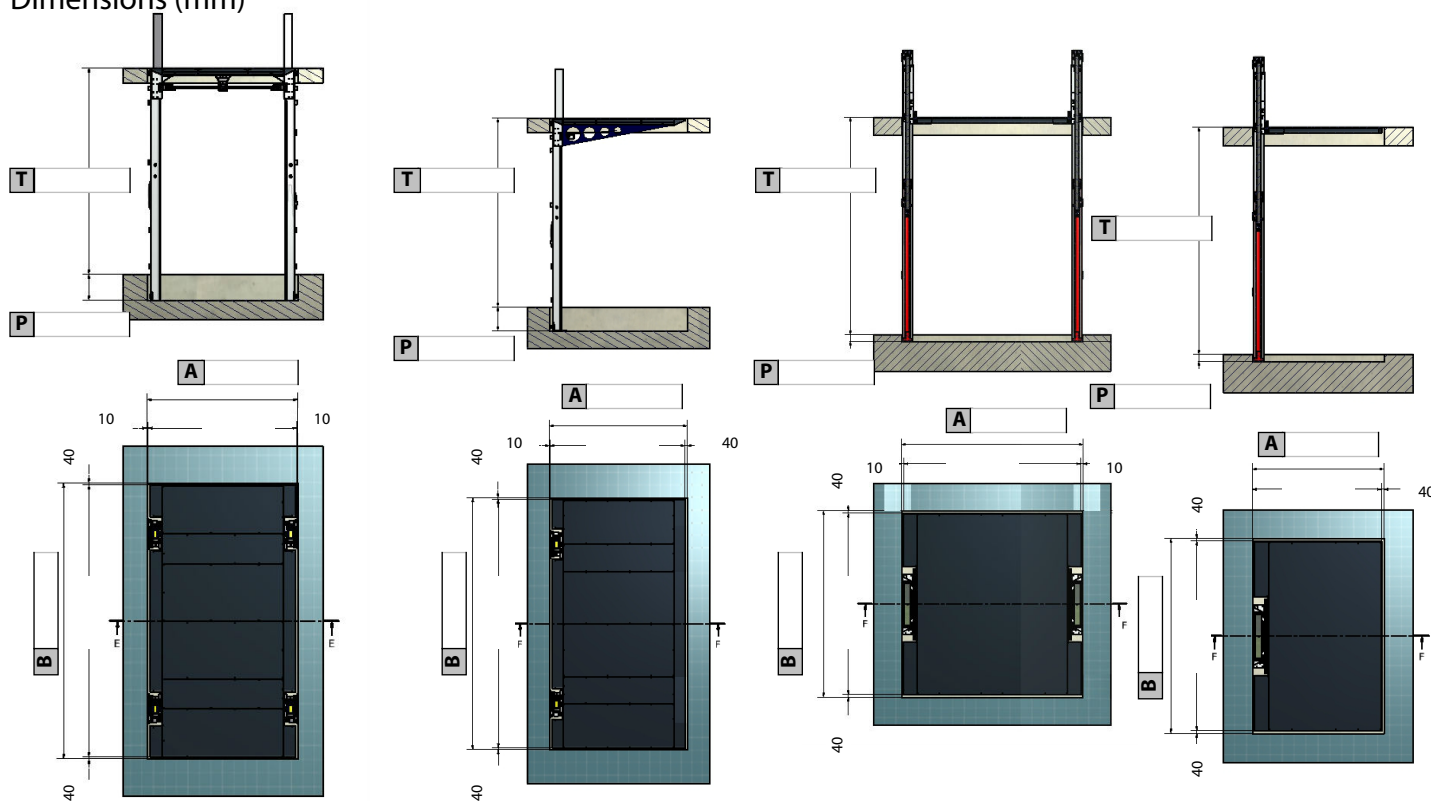

Phone:

Fax:

Contact Name:

Model SATURNO

VENERE

SIRIO

URANO

Dimensions (mm)

Specifications

Platform (mm)	X
Pit depth (mm)	≥280 (SATURNO), ≥900 (VENERE) ≥110 (URANO), ≥150 (SIRIO)
Travel (mm)	≤14000
Finish	

Tension	
Capacity	
Speed	
Controls	

Options

Dismantling lift

Transiting roof cover